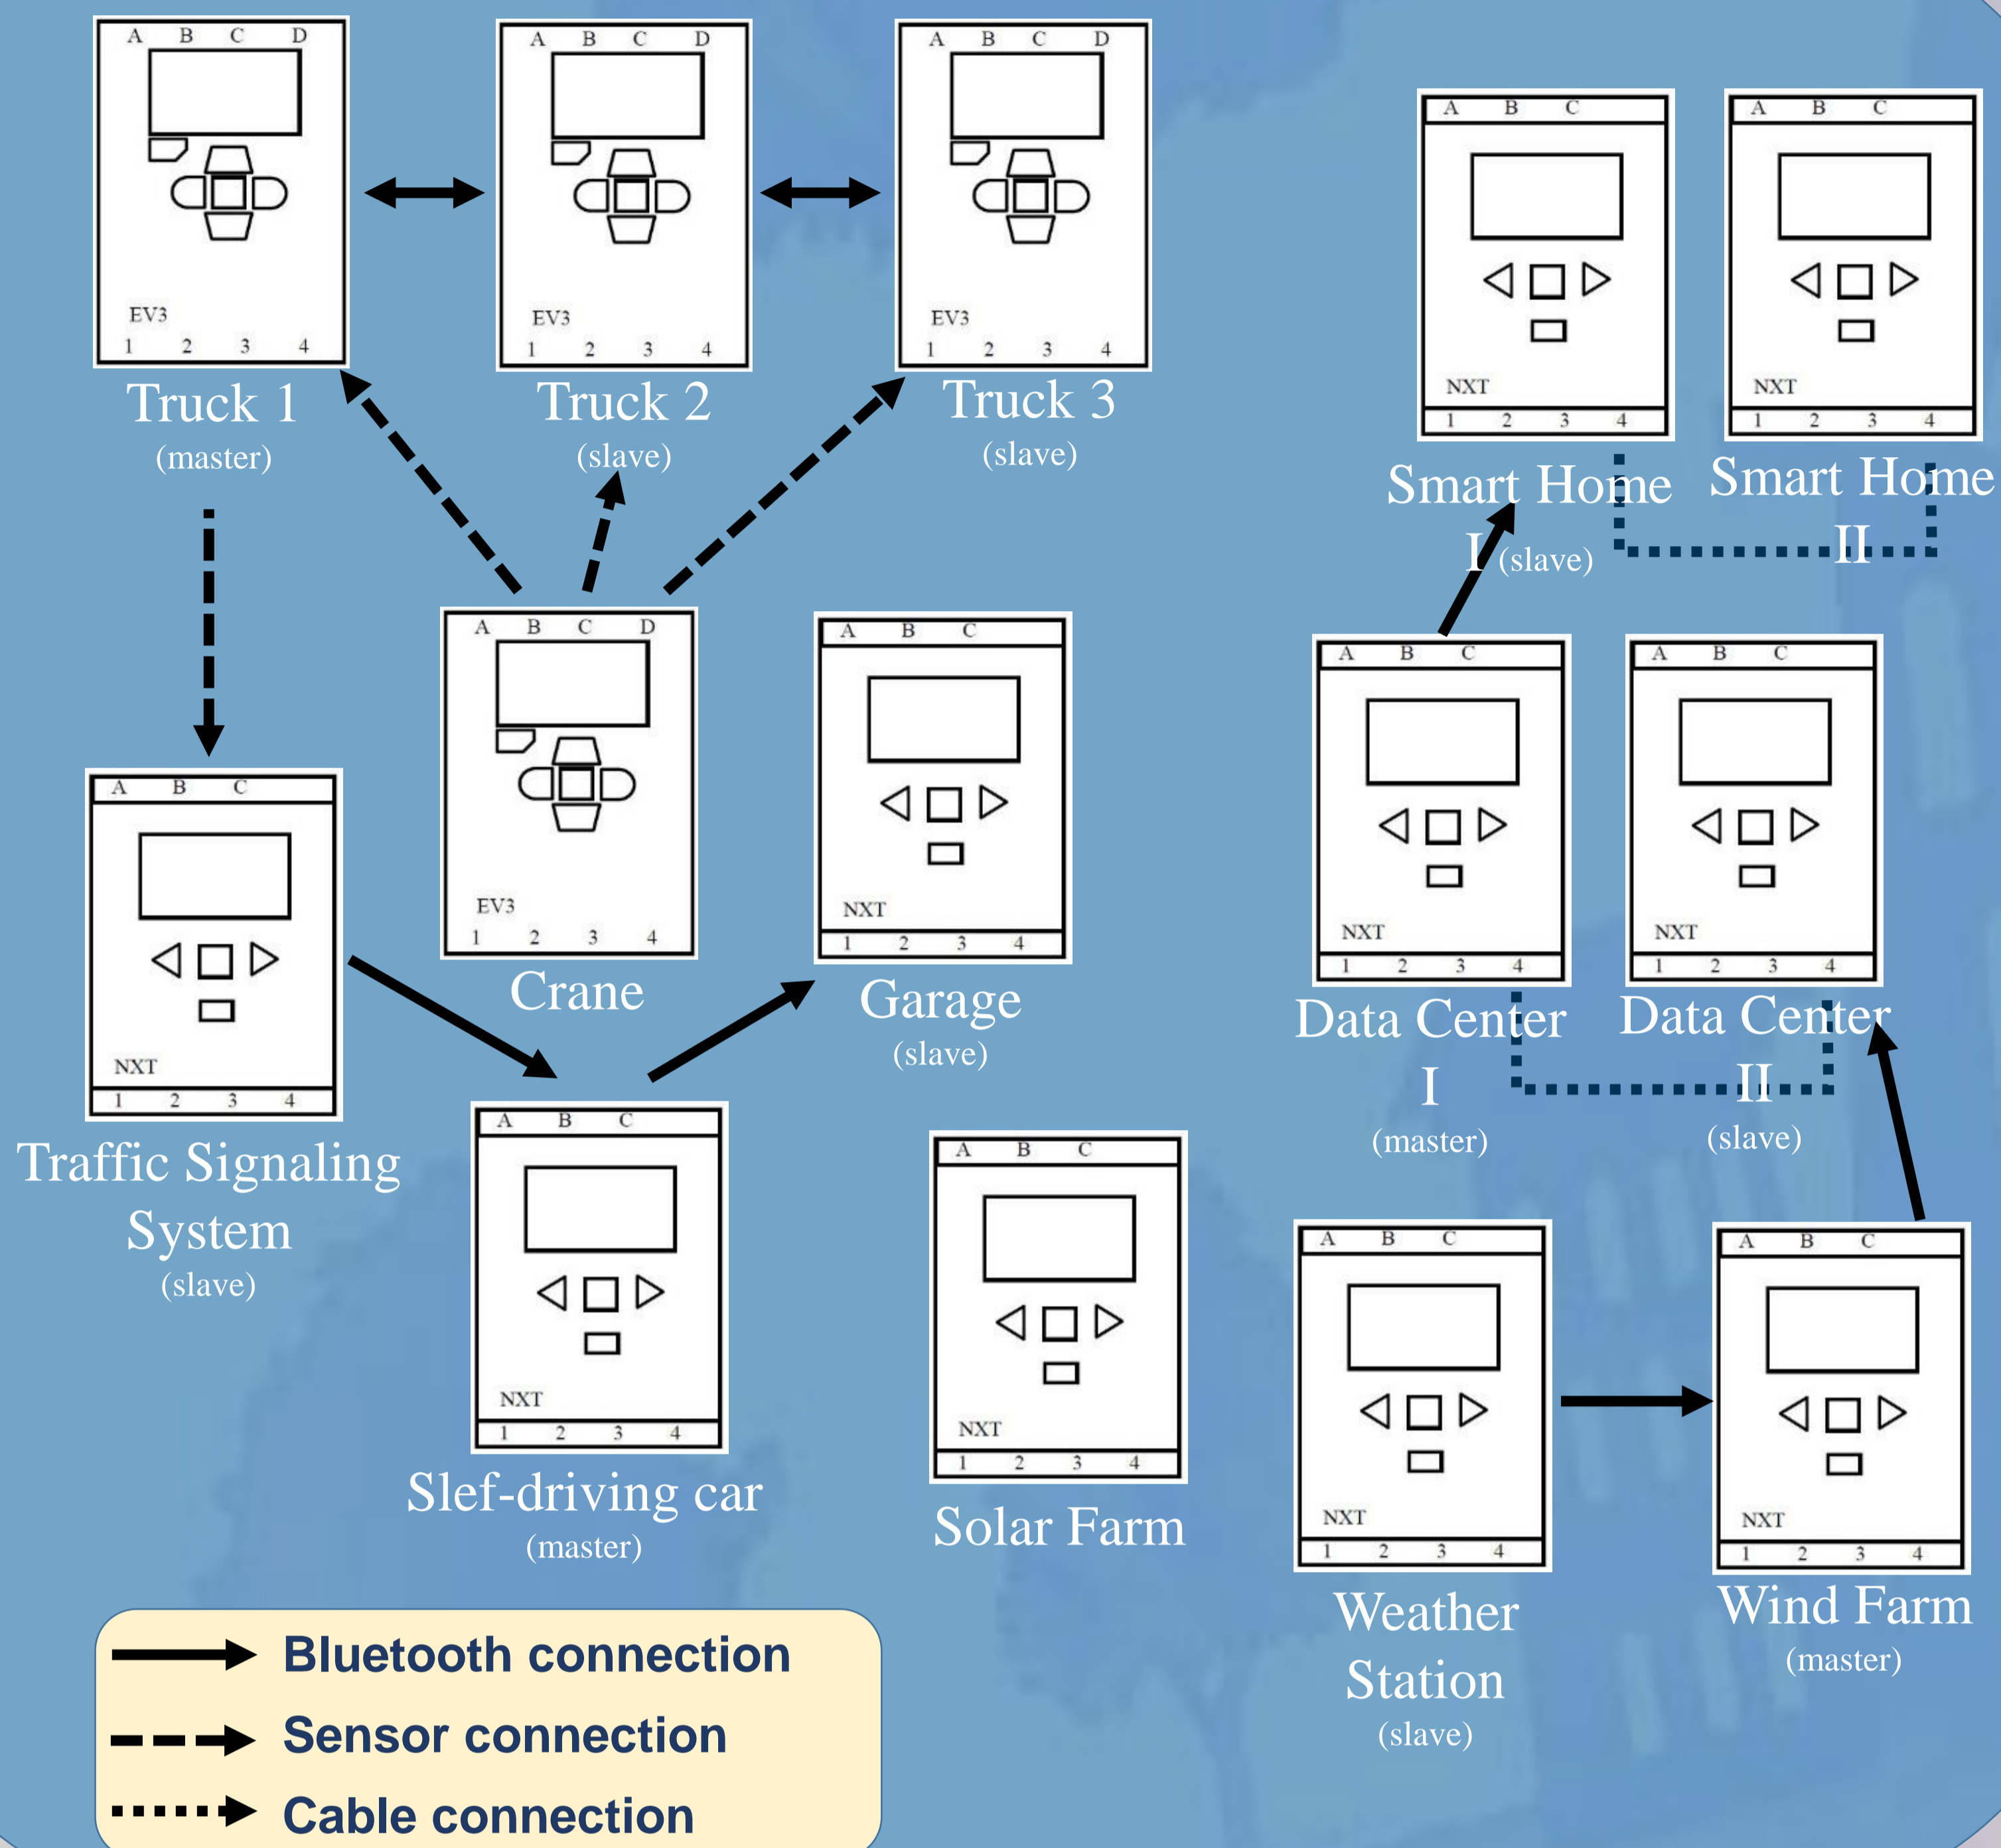

SkyNet City

Global City Controlling System

HUNGARY

Benedek Szakali
Anna Eszter Nyíri
Dániel Mihalik

Network Connections

Trucking

Personal Traffic

Traffic Signaling System Network

- 14 bricks (4 EV3 and 10 NXT)
- 27 motors (middle and large)
- 9 ultrasonic sensors
- 6 color sensors
- 4 light sensors
- 4 infrared transceivers
- 3 infrared seekers
- 3 compass sensors
- 2 solar panels
- 1 windmill
- 1 energy meter

Sensors & Bricks

TRANSPORT AND LOGISTIC SUBSYSTEM

ELECTRICITY SUBSYSTEM

ENERGETICS SUBSYSTEM

Weather Station

Solar Collectors

Wind Farm

Smart Home

Solar Farm

Streaming Dual Server