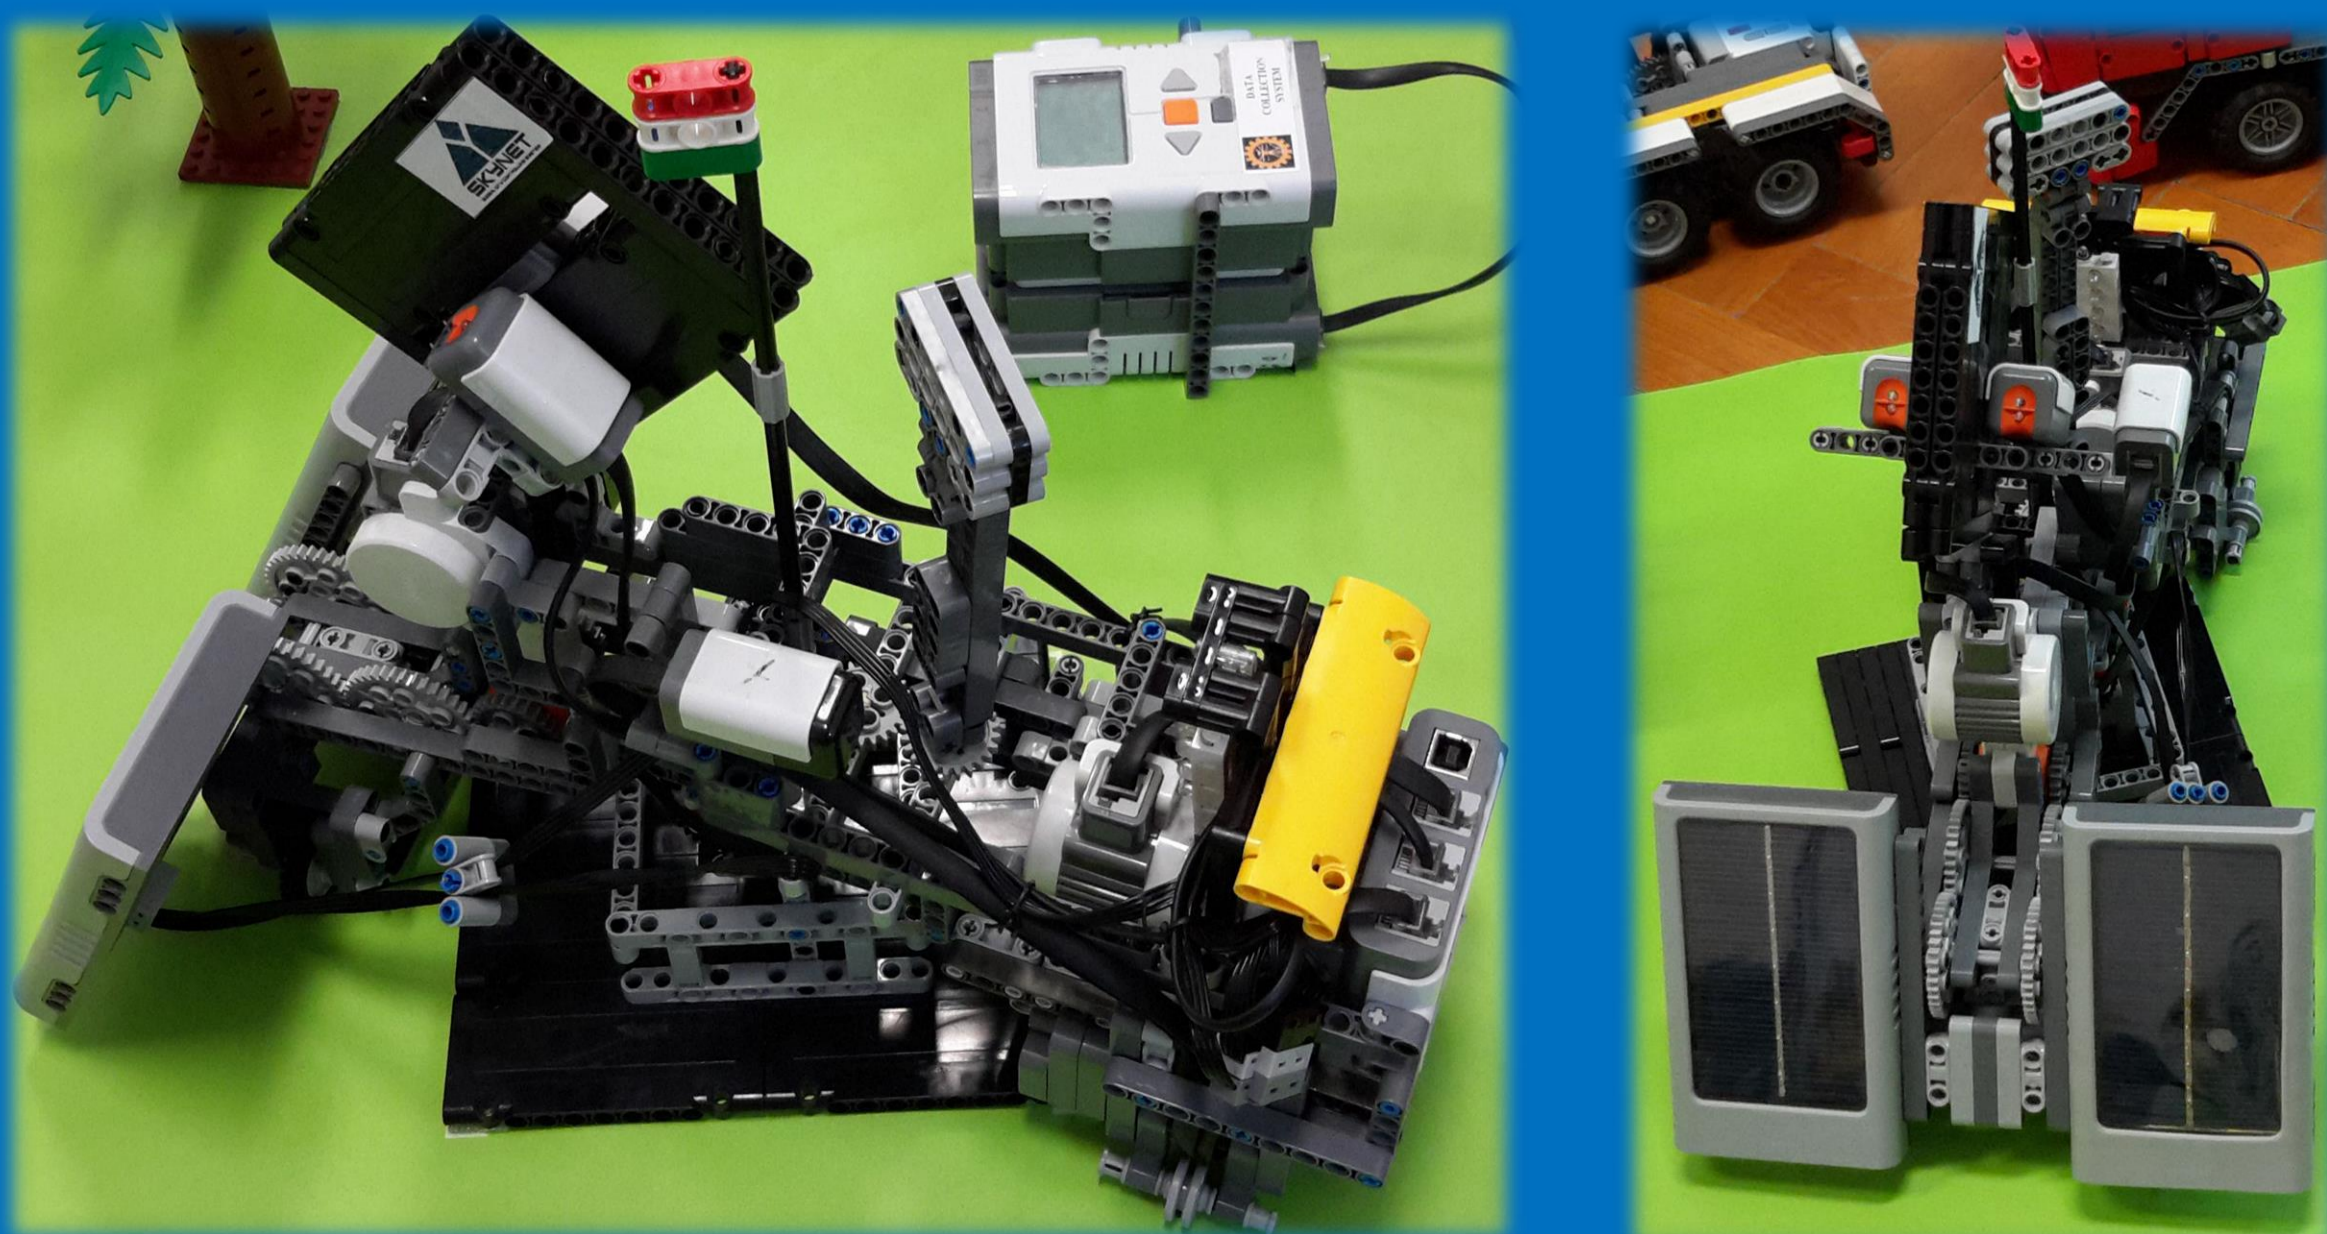

SkyNet City

Global City Controlling System

HUNGARY

Benedek Szakali
Anna Eszter Nyíri
Dániel Mihalik

Network Connections

Trucking

Personal Traffic

Traffic Signaling System Network

- 14 bricks (4 EV3 and 10 NXT)
- 27 motors (middle and large)
- 9 ultrasonic sensors
- 6 color sensors
- 4 light sensors
- 4 infrared transceivers
- 3 infrared seekers
- 3 compass sensors
- 2 solar panels
- 1 windmill
- 1 energy meter

Sensors & Bricks

TRANSPORT AND LOGISTIC SUBSYSTEM

ELECTRICITY SUBSYSTEM

ENERGETICS SUBSYSTEM

Weather Station

Solar Collectors

Wind Farm

Smart Home

Solar Farm

Streaming Dual Server